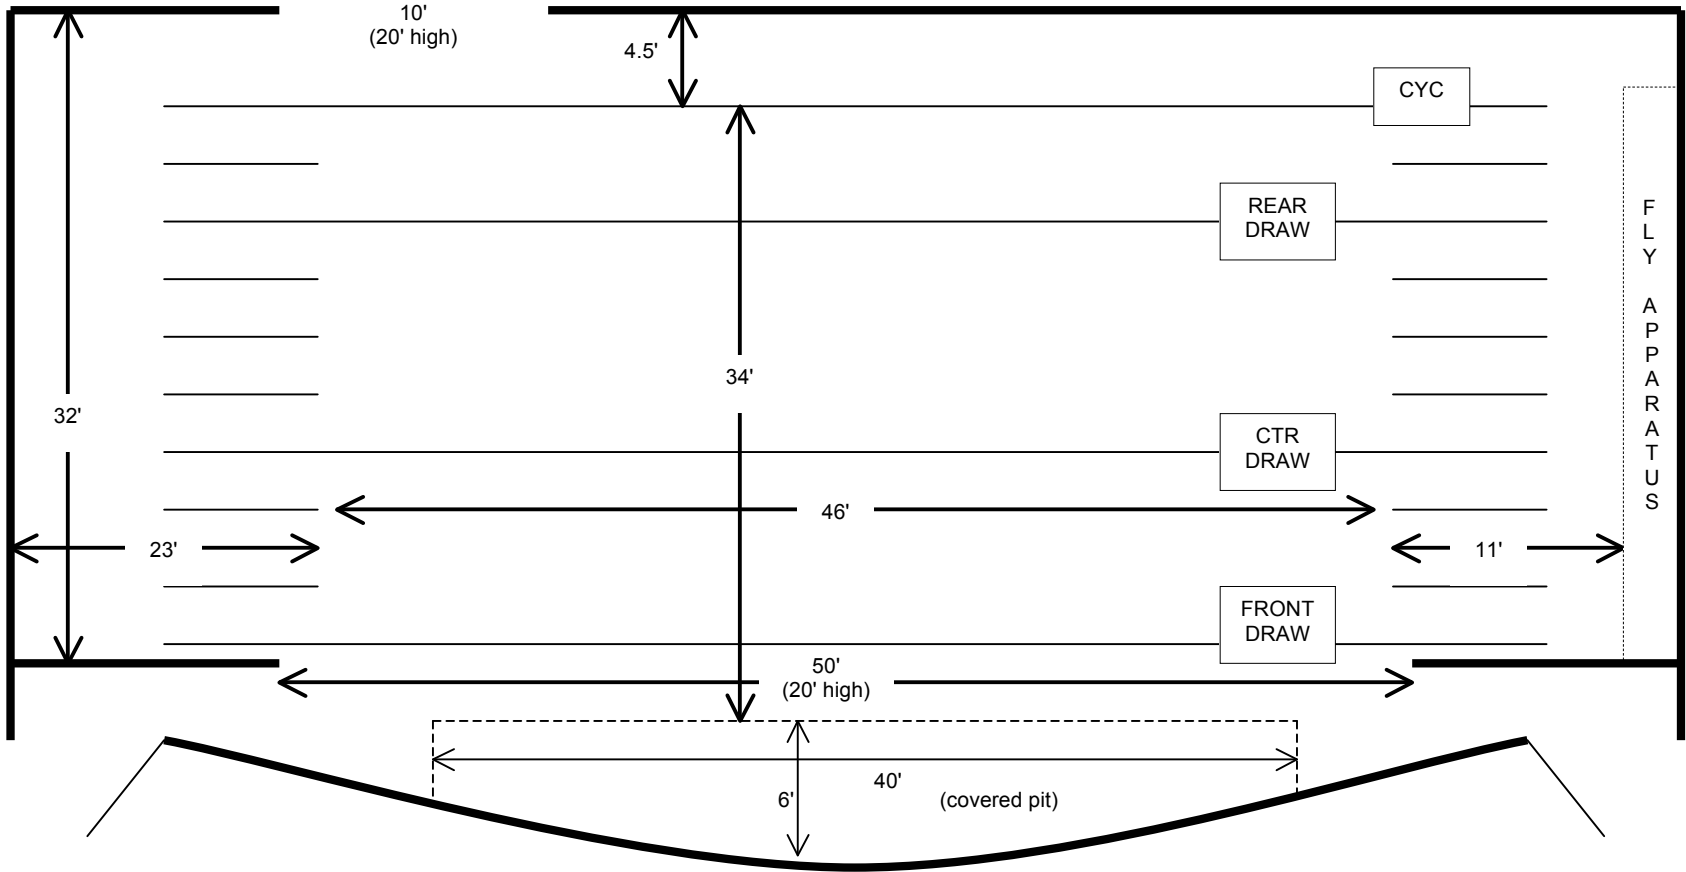

Northland Pines High School – Eagle River WI  
Stage Dimensions

- |                                     |                          |
|-------------------------------------|--------------------------|
| 28 FLY RAILS (20 USED, 8 REMAINING) |                          |
| 1 FRONT CURTAIN (RED)               | 1 FRONT TOP BORDER (RED) |
| 6 MASKS (BLK)                       | 5 TOP BORDERS (BLK)      |
| 1 CENTER DRAW (BLK)                 | 1 LT BLUE CYC            |
| 1 REAR DRAW (BLK)                   | 4 ELECTRICS              |